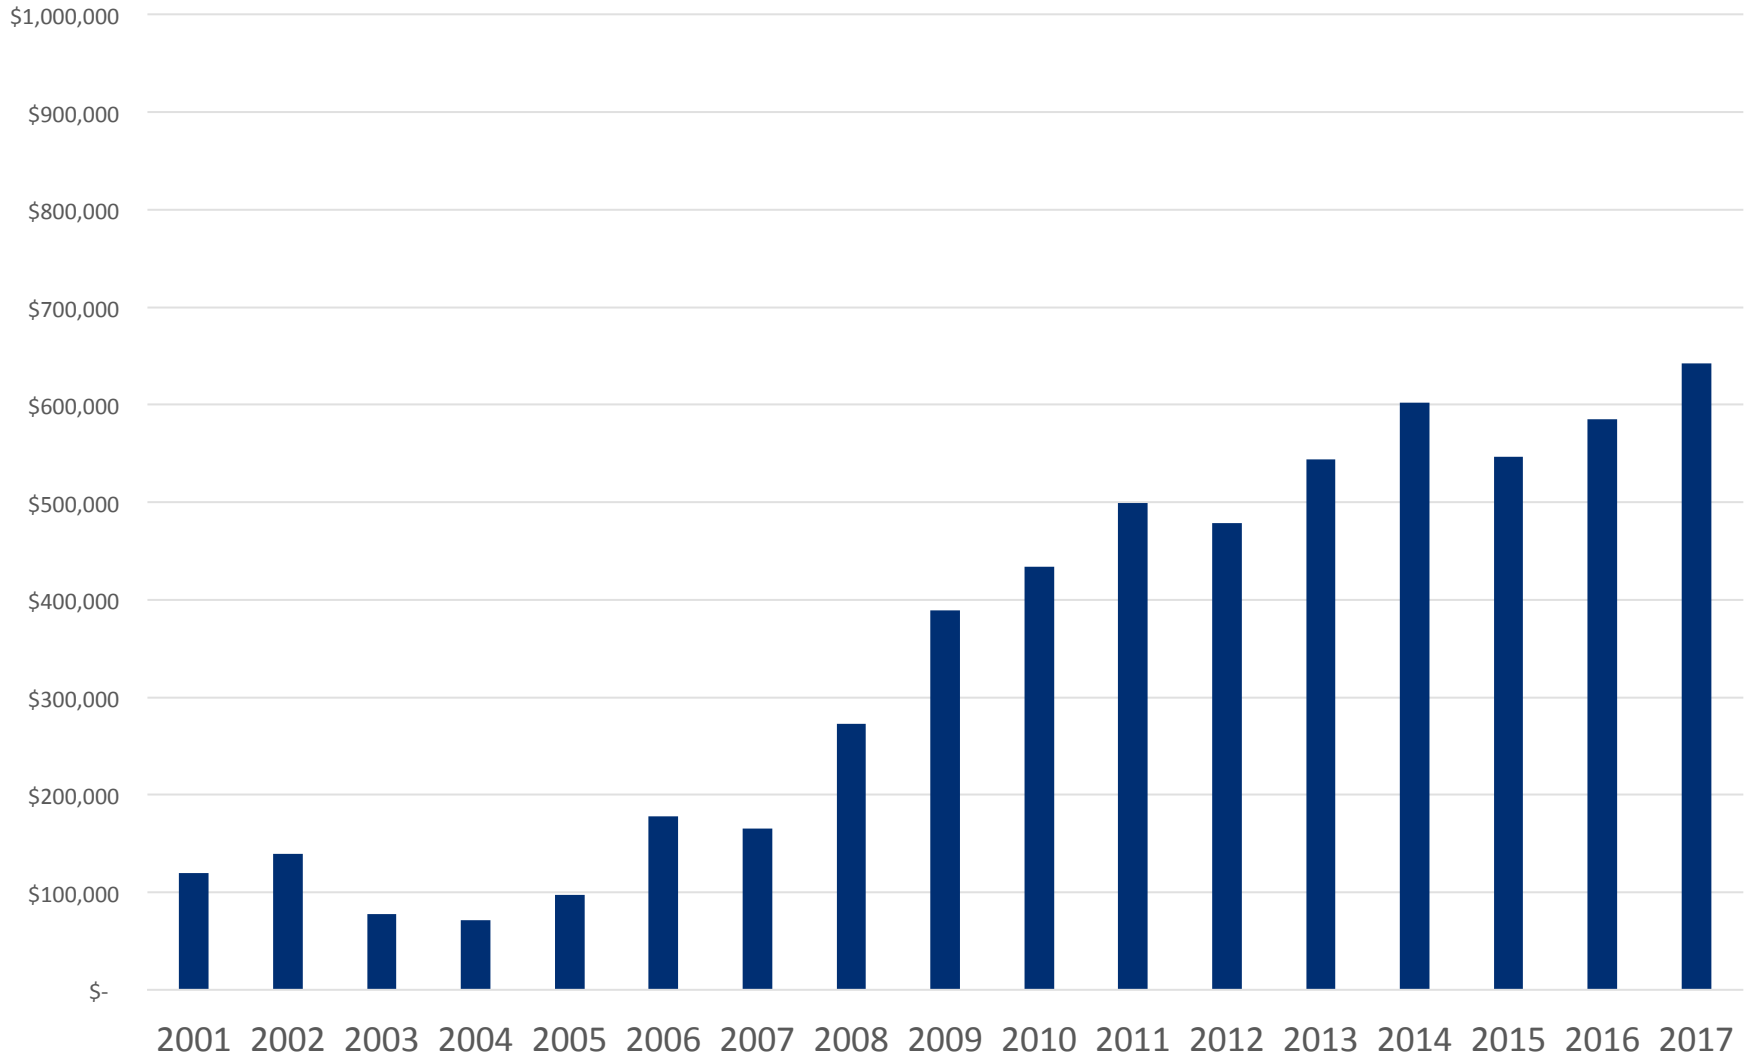

Maine Rockweed Landings by Value in 2018 Dollars

Data from the Maine Department of Marine Resources
and the U.S. Bureau of Labor Statistics