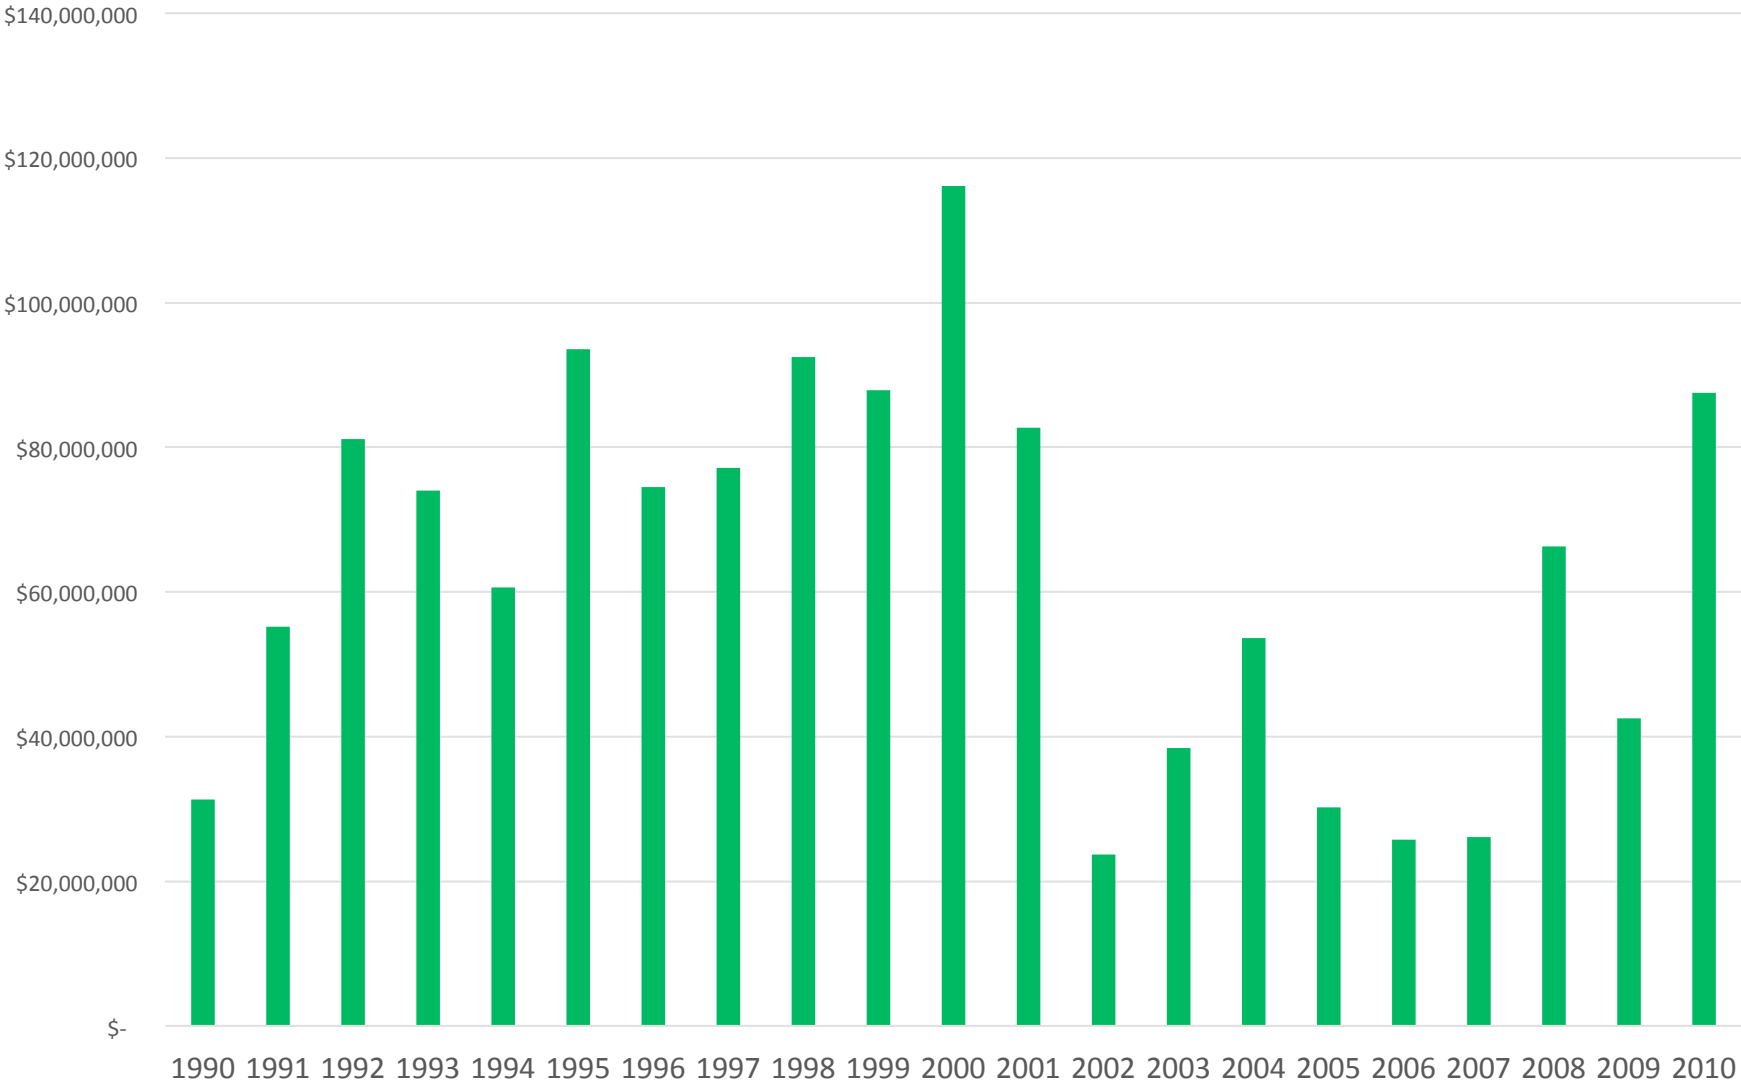

Maine Farmed Atlantic Salmon Production Value in 2018 Dollars

Data from the Maine Department of Marine Resources
and the U.S. Bureau of Labor Statistics